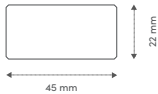

Kebony **Clear Rectangular** CLADDING

22x45mm #2817