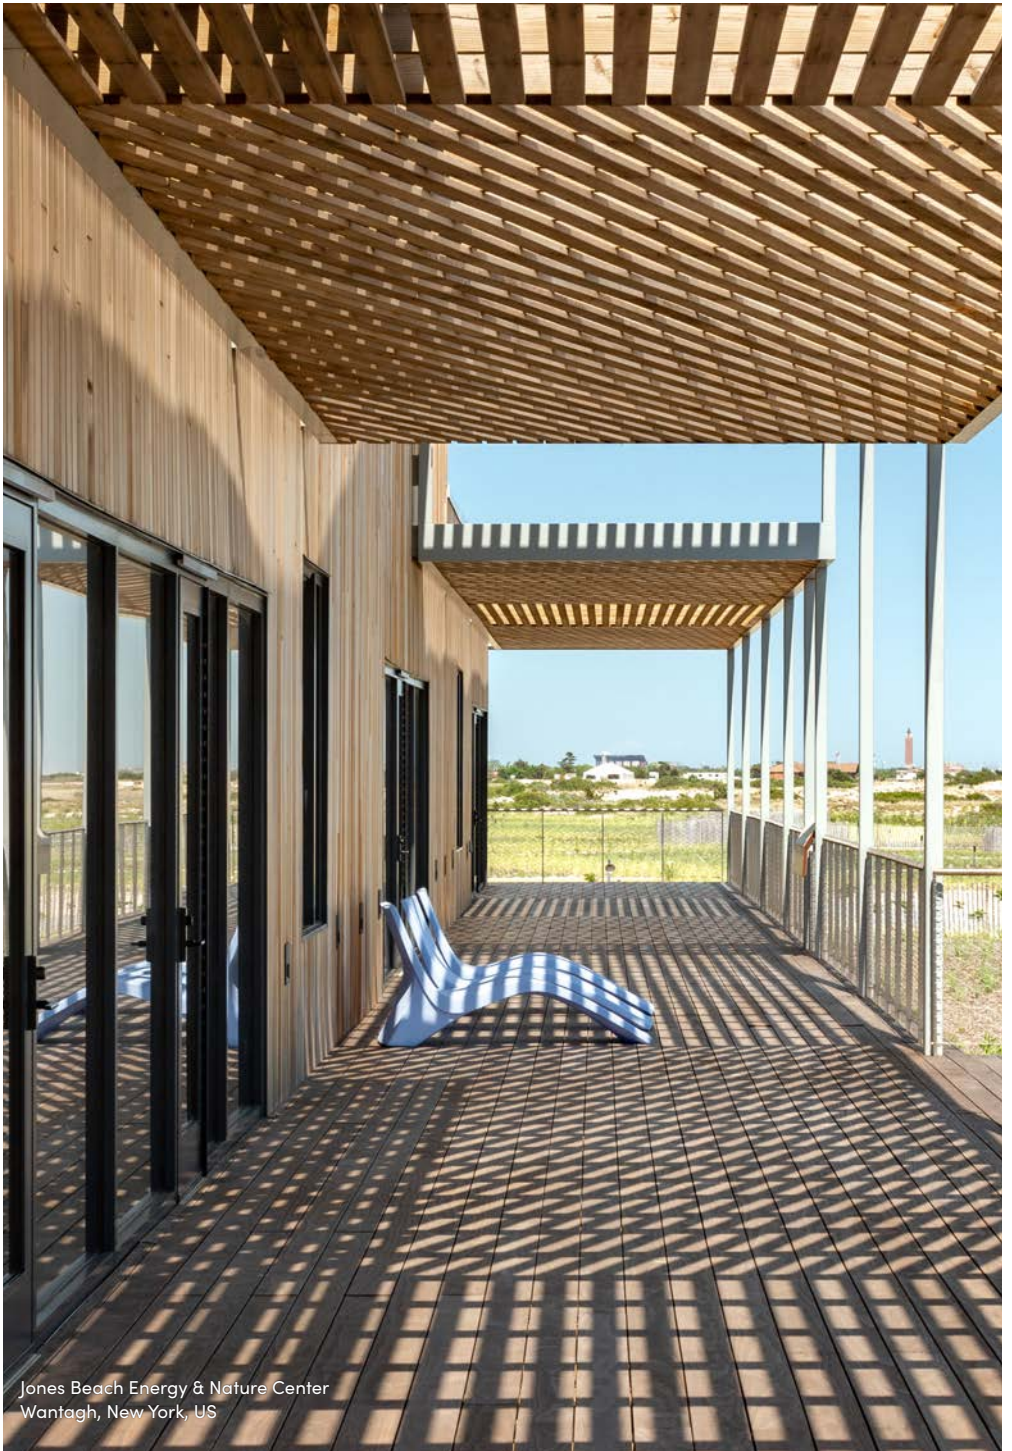

Jones Beach Energy & Nature Center
Wantagh, New York, US