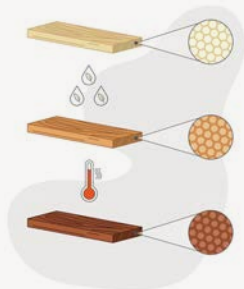

Dually Modified™ wood

Kebony revolutionizes wood enhancement through a patented technique that significantly boosts strength and longevity. This innovative process involves the impregnation with a biobased liquid, triggering two pivotal actions within the wood cell simultaneously.

Active Modification The biobased liquid actively engages with OH-groups in the wood, reducing water sensitivity and enhancing **durability** against environmental factors.

Passive Modification Simultaneously, the biobased liquid creates a polymer that serves as reinforcement, directly contributing to increased **strength and hardness** while giving a distinctive brown color to the wood.

Dually Modified™ Process The combination of active and passive modification, known as the unique Dually Modified™ process, allows Kebony to go beyond tropical hardwood performance in a sustainable way.