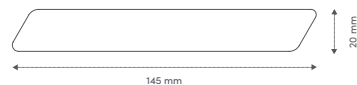

Kebony **Clear Rhombus 60°** CLADDING

20x145mm #2833