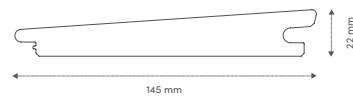

Kebony **Clear Bevel T&G** CLADDING

22x145mm #2891