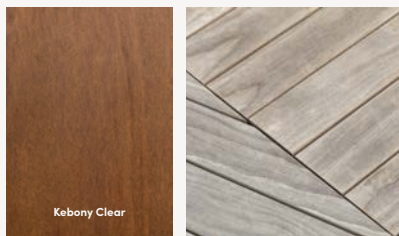

Kebony Character

Kebony Character offers wooden boards with a rustic flair. It is made from FSC® certified Scots pine. The boards can be cut to length; the ends should be sealed.

Kebony Character evolution over time

Kebony Clear evolution over time

Natural wood
Made to last

Kebony Clear Decking

Sourced from FSC®-Certified forests, our Kebony® Clear decking is engineered to handle the harshest of conditions. The rich brown color and clear grain are designed to impress, while hardwood-like durability and a 30-year rot & decay warranty provide supreme peace of mind. Whether you maintain the original color or let Kebony Clear naturally patina, your project will amaze for decades to come.