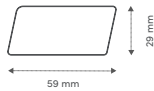

Kebony **Character Rhombus** CLADDING 29x59mm #2168