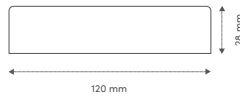

Kebony Character DECKING
28x120mm #1127

Kebony Character Boardwalk
34x145mm #1171

Kebony Character comb-faced DECKING
28x120mm #2485

DISCOVER
THE FULL
PORTFOLIO

Decking accessoires

Kebony Ventilation Profile
1200x151x20mm #2741 - 2742