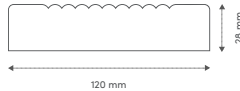

Kebony Character DECKING
28x120mm #1127

Kebony Character Boardwalk
34x145mm #1171

Kebony Character comb-faced DECKING
28x120mm #2485

DISCOVER
THE FULL
PORTFOLIO

Decking accessoires

Kebony Ventilation Profile
1200x151x20mm #2741 - 2742