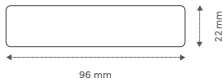

Kebony **Clear Rectangular Rounded** CLADDING

22x96mm #2802

Kebony **Clear Rectangular** CLADDING

22x45mm #2817

Kebony **Clear Shiplap 90° 1SL** CLADDING

19x145mm #2839

Kebony **Clear Shiplap 75° 1SL** CLADDING