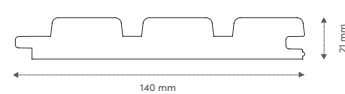

19x120mm #2861

Kebony **Clear T&G 75° 3SL** CLADDING

22x145mm #2878

Kebony **Clear T&G 45°** CLADDING

19x120mm #2886

Kebony **Clear Triple Batten** CLADDING

21x140mm #2888

Kebony **Clear Bevel T&G** CLADDING