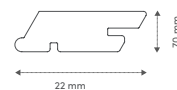

22x145mm #2891

Kebony **Clear Rhombus 60°** CLADDING

20x145mm #2833

Kebony **Clear Rhombus 60° Tiga** CLADDING

22x70 mm #2895

Studio Ma
The Brokery Phoenix US

Habitable Form
Victory Bay House Kiawah Island

Natural wood
Made to last